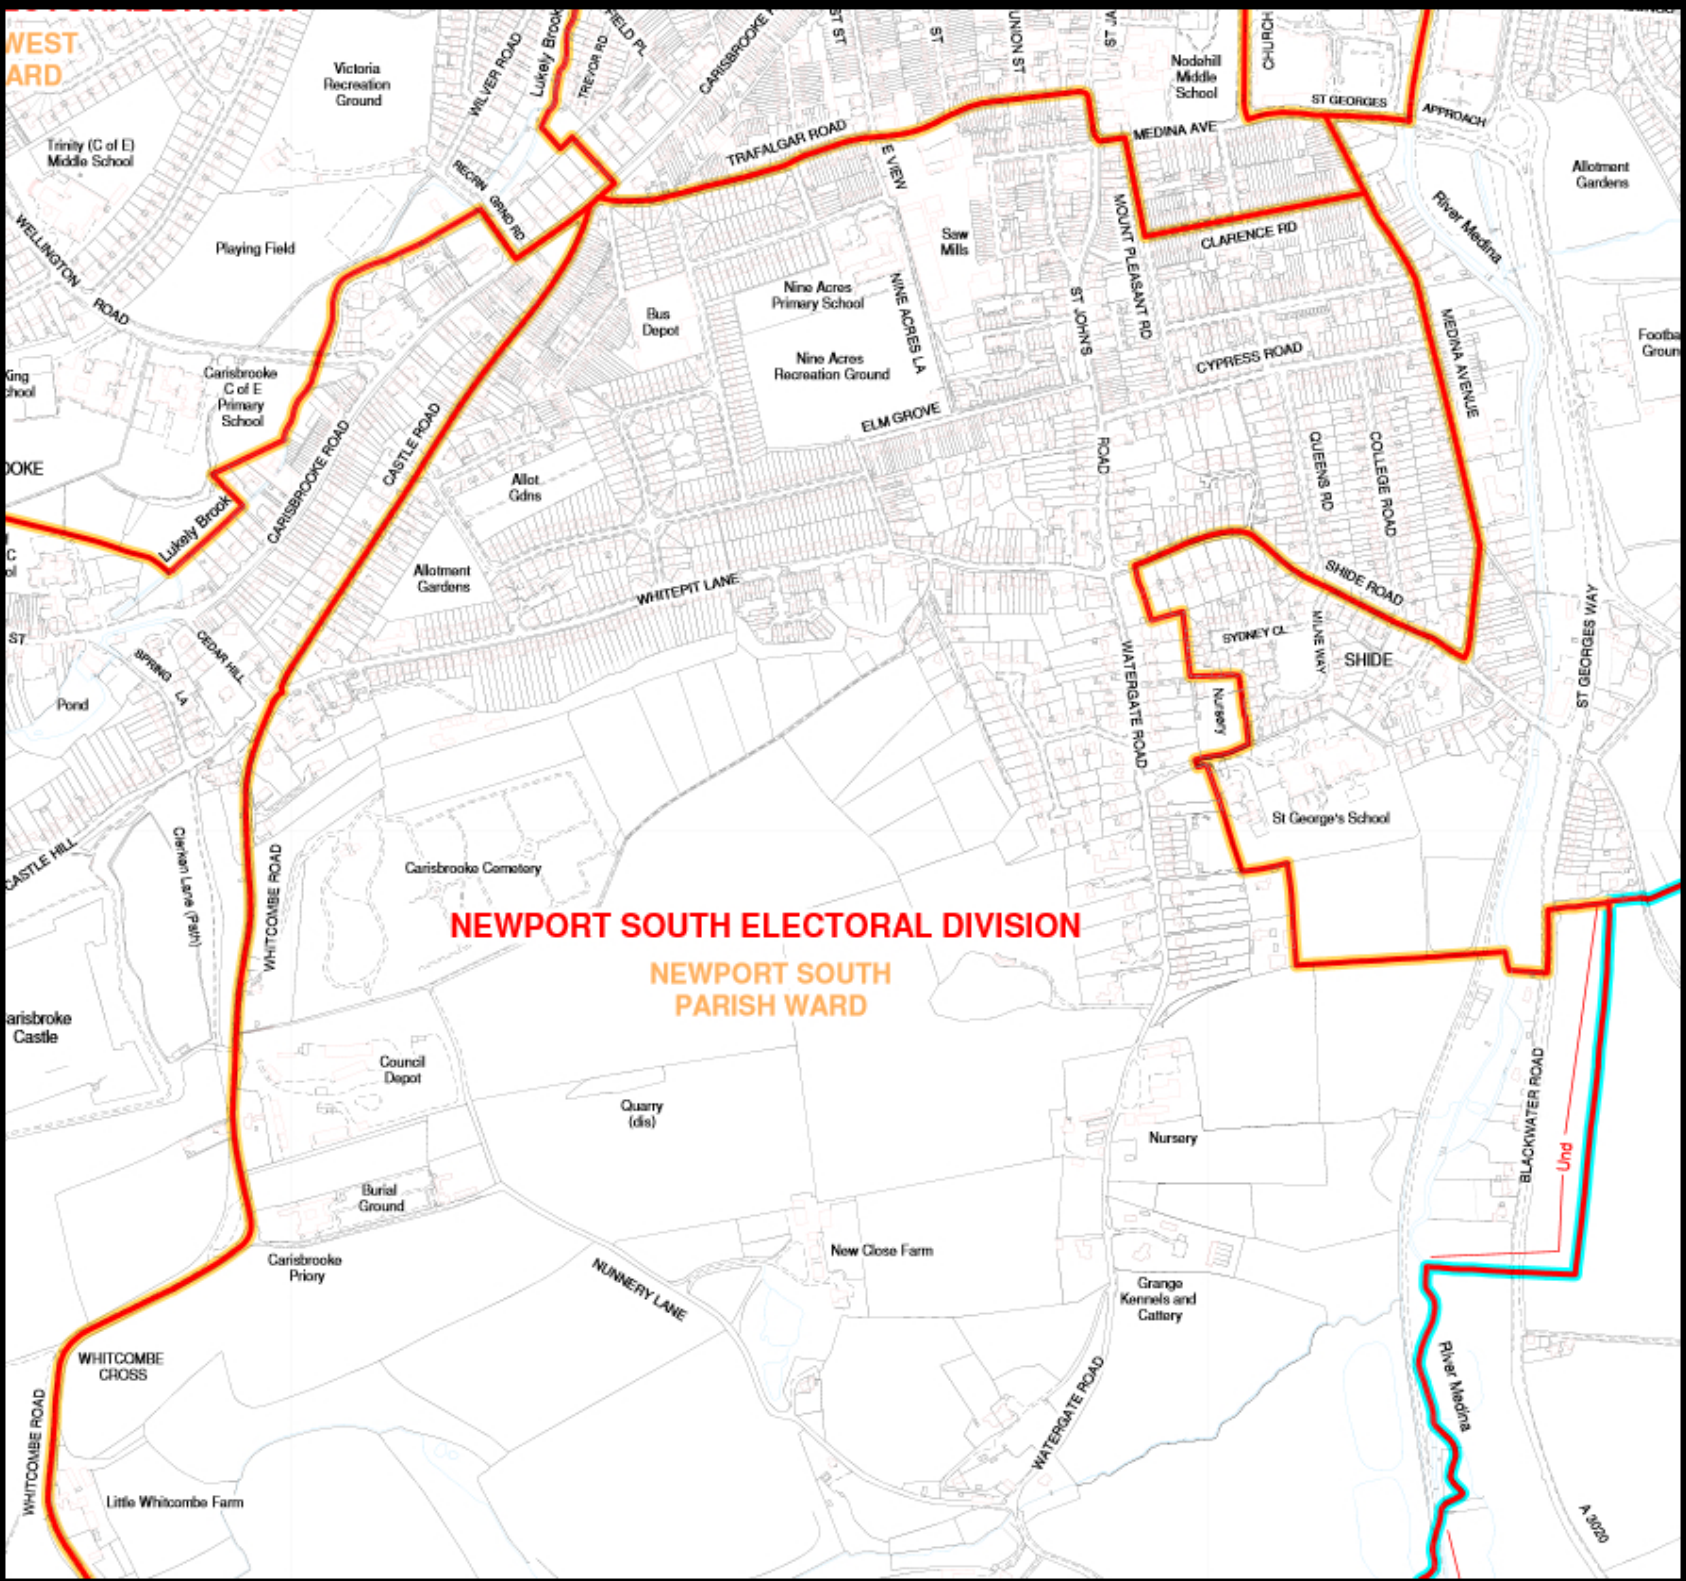

WEST  
ARD

**NEWPORT SOUTH ELECTORAL DIVISION**  
**NEWPORT SOUTH PARISH WARD**

Und

A 3020