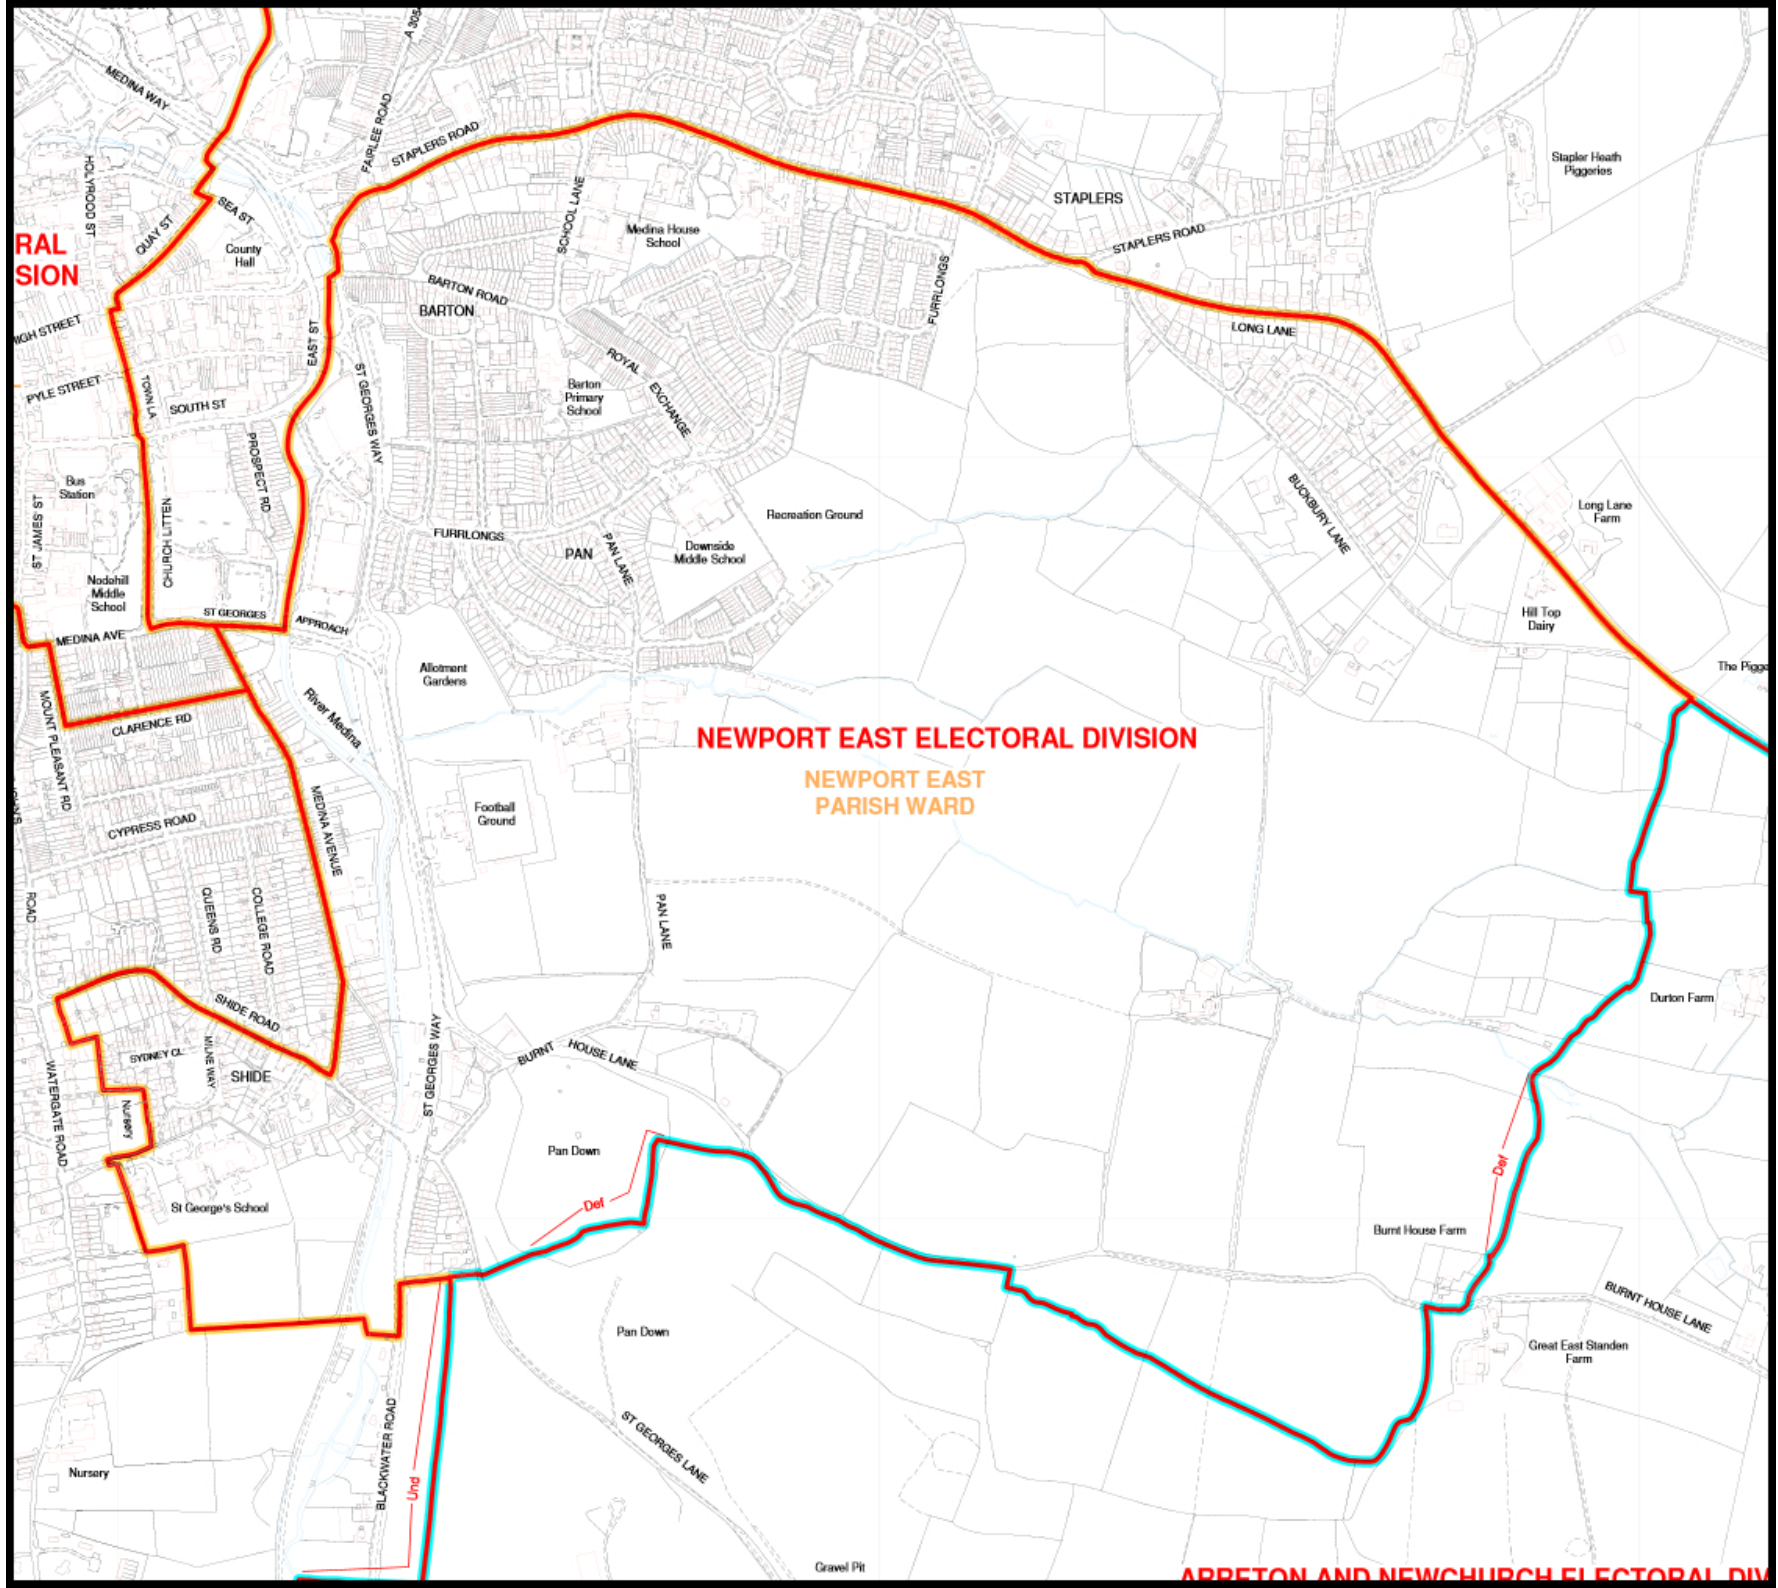

RAL
SION

NEWPORT EAST ELECTORAL DIVISION
NEWPORT EAST PARISH WARD

Und

Del

Del

Gravel Pit

ARBRETON AND NEWCHURCH ELECTORAL DIV